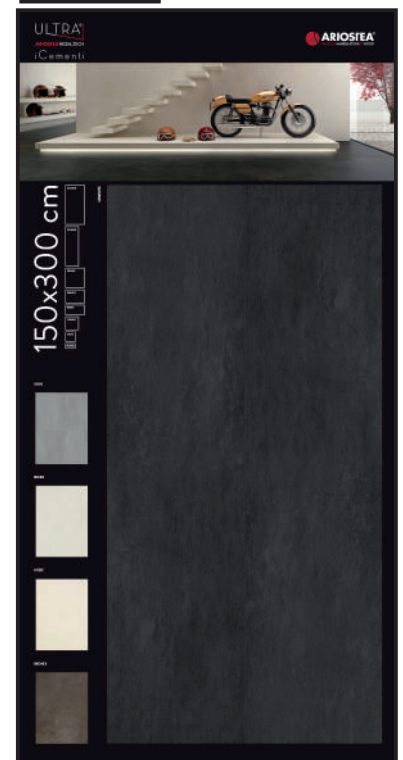

- Ultra ICementi Graphite 150x75 Soft